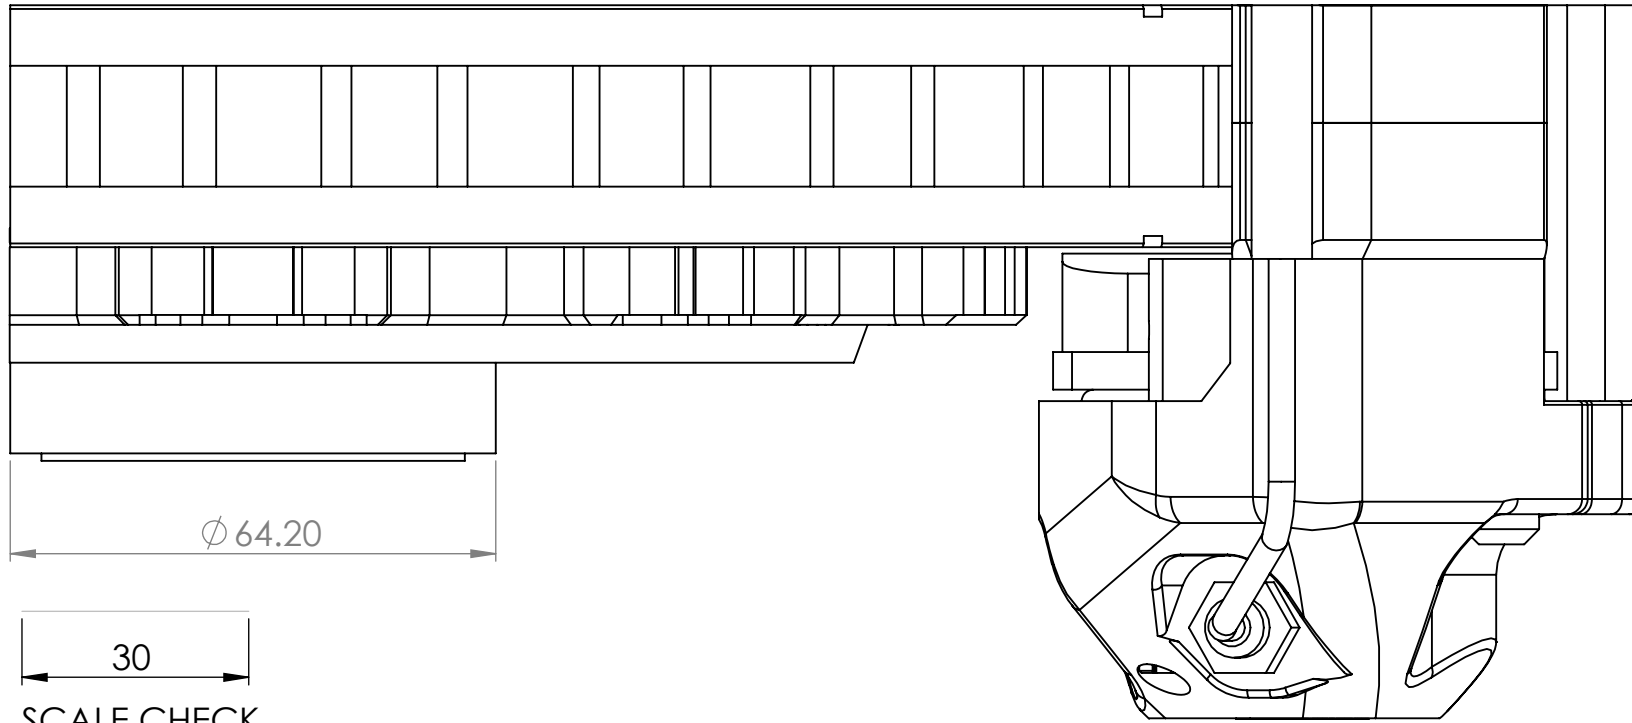

07-13 Mini Cooper S R56 Full Kit FC4 330 CUT OUT
 FC4 4-Piston Caliper with 330mm x 32mm Disc

SCALE CHECK

PRINT SCALE 1:1 DO NOT RESIZE. If print on different size paper,
 do not rescale.

UNLESS OTHERWISE SPECIFIED: DIMENSIONS ARE IN MILLIMETERS		FINISH:		DEBURR AND BREAK SHARP EDGES		DO NOT SCALE DRAWING		REVISION	
SURFACE FINISH:									
TOLERANCES:									
LINEAR:									
ANGULAR:									
	NAME	SIGNATURE	DATE			TITLE:			
DRAWN									
CHK'D									
APPV'D									
MFG									
Q.A						MATERIAL:		DWG NO.	
						WEIGHT:		SCALE:1:5	
								SHEET 1 OF 1	