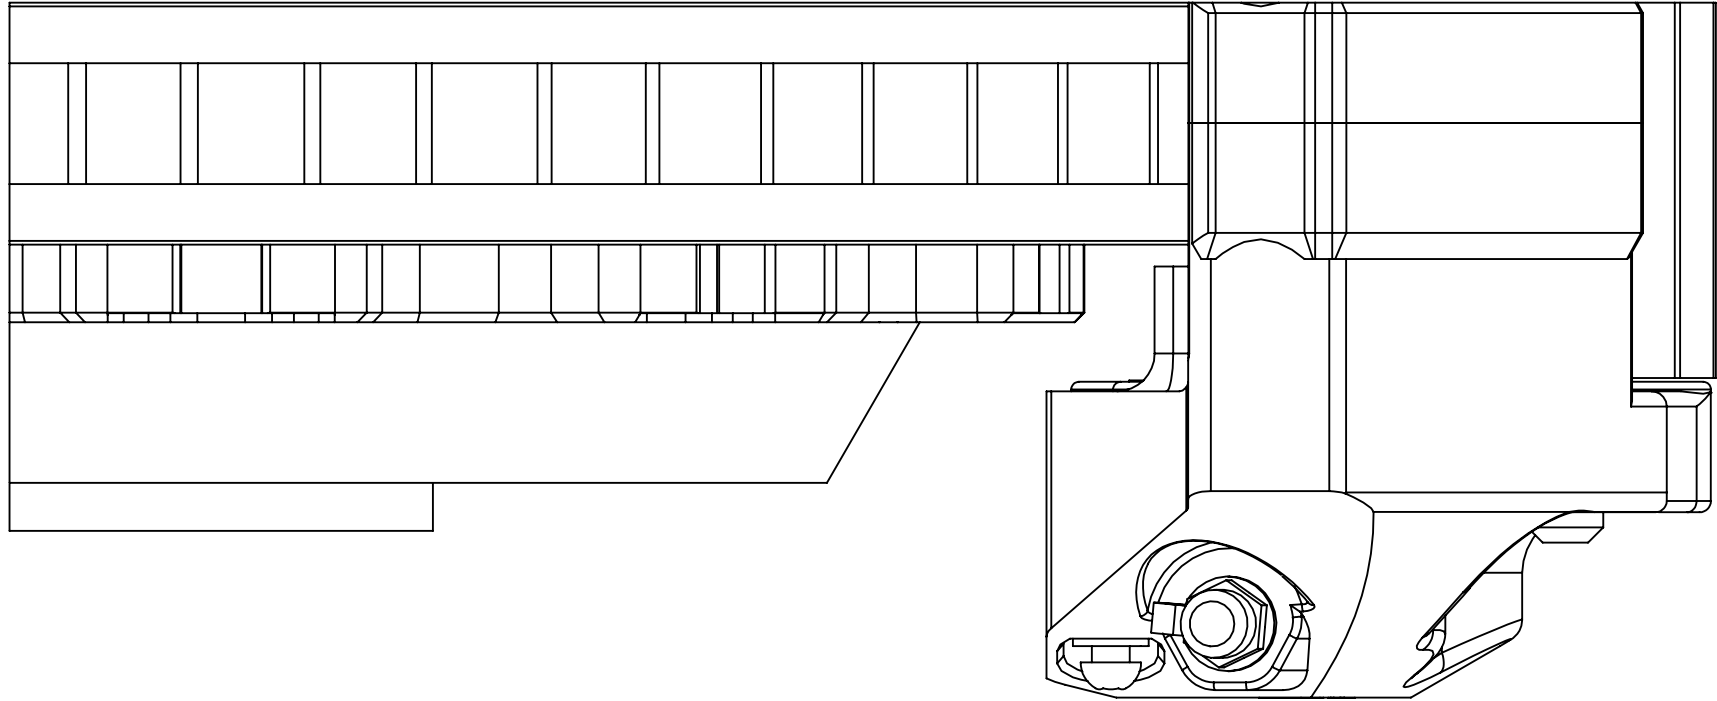

12-16 Toyota/Subaru BRZ/FRS 356mm Fitment Guide
 Caliper Model: 61330/61356 6-Piston
 Disc Size: 356mm
 Version: 042417

Size Scale 1/1
 Use A4 Size Paper Only

UNLESS OTHERWISE SPECIFIED: DIMENSIONS ARE IN MILLIMETERS SURFACE FINISH: TOLERANCES: LINEAR: ANGULAR:		FINISH:	DEBUR AND BREAK SHARP EDGES	DO NOT SCALE DRAWING	REVISION
DRAWN		SIGNATURE	DATE	TITLE: PRODIGYWERKS - FITMENT GUIDE	
CHK'D					
APPV'D					
MFG					
Q.A				MATERIAL:	DWG NO. 12-16 BRZ/FRS 356mm Cut-Out
				WEIGHT:	A4
				SCALE:1:5	SHEET 1 OF 1